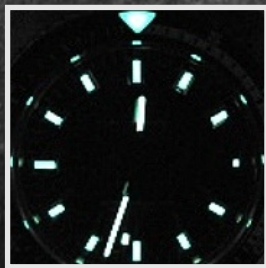

AQUADIVE BATHYSCAPHE 100

INTRO

With the Bathyscaphe 100, we set out to create a new classic, and protected it using a hightech scratch-free DLC coating, and a state of the art scratch-free Ceramic bezel insert. A sports watch that looks ready to tackle any situation you might want to throw at it. While it looks straight out of the '60's, it's a thoroughly modern dive watch with a depth rating of 1000 meters.

The matching black rubber strap adds to the retro feel of this watch, while insuring all-day comfort. The buckle is signed AQUADIVE and is DLC coated.

aquadive.com

AQUADIVE BATHYSCAPHE 100

TECH SPEC

Functions

Hours, minutes, seconds, date at 3 o'clock

Case

German made and CNC cut Solid Stainless steel case, scratch free DLC (Diamond Like Carbon) coated with microhardness of over 3500 Vickers. Stainless steel screw down case back. Limited edition of 500 pieces engraved. 42 mm diameter excluding crown, 49 mm from lug to lug, 15mm height. Water – resistant to 1000 meters (3300 feet). Integrated automatic Helium Release Valve (HRV) at 6 o'clock.

Movement

Swiss Made ETA 2836-2, Hours, minutes, sweep second, Self-winding mechanism with ball bearing rotor, Stop second device Regulator system ETACHRON and regulator corrector, 28,800 vibrations per hour; 4 Hz.25 Jewel, tested and regulated in 5 positions after assembly with an individual certificate that accompanies each watch.